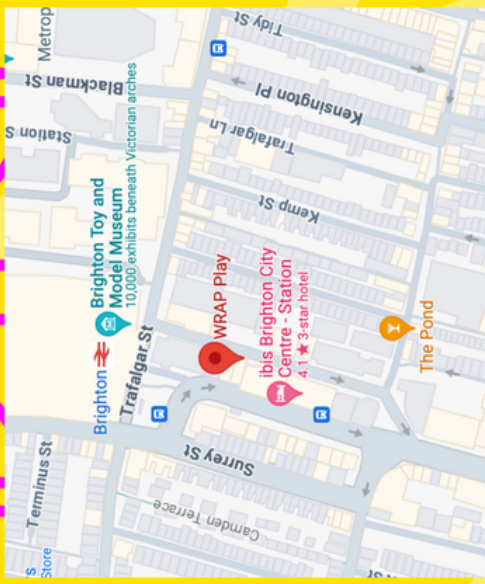

See you soon 🙌

How to find us...

We are located just a stone's throw from Brighton Station!

If you are coming from the station, just head through the tunnel, under the concourse on Trafalgar Street. At the end of the tunnel head right on Frederick Place.

Look for the **pink door**, the play space awaits!

How to find us...

We are located just a stone's throw from Brighton Station!

If you are coming from the station, just head through the tunnel, under the concourse on Trafalgar Street. At the end of the tunnel head right on Frederick Place.