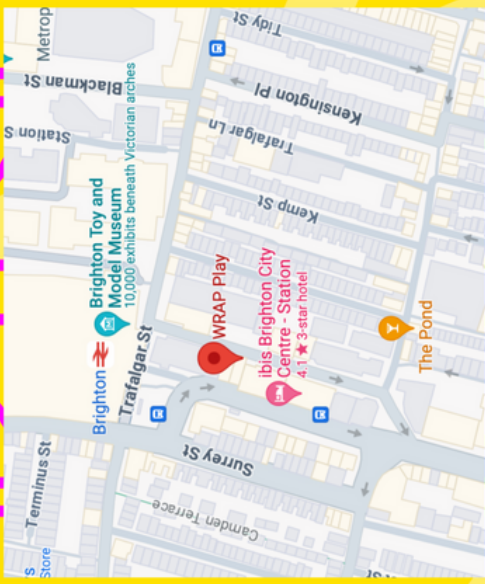

See you soon 🙌

How to find us...

We are located just a stone's throw from Brighton Station!

If you are coming from the station, just head through the tunnel, under the concourse on Trafalgar Street. At the end of the tunnel head right on Frederick Place.

Look for the **pink door**, the play space awaits!

How to find us...

We are located just a stone's throw from Brighton Station!

If you are coming from the station, just head through the tunnel, under the concourse on Trafalgar Street. At the end of the tunnel head right on Frederick Place.